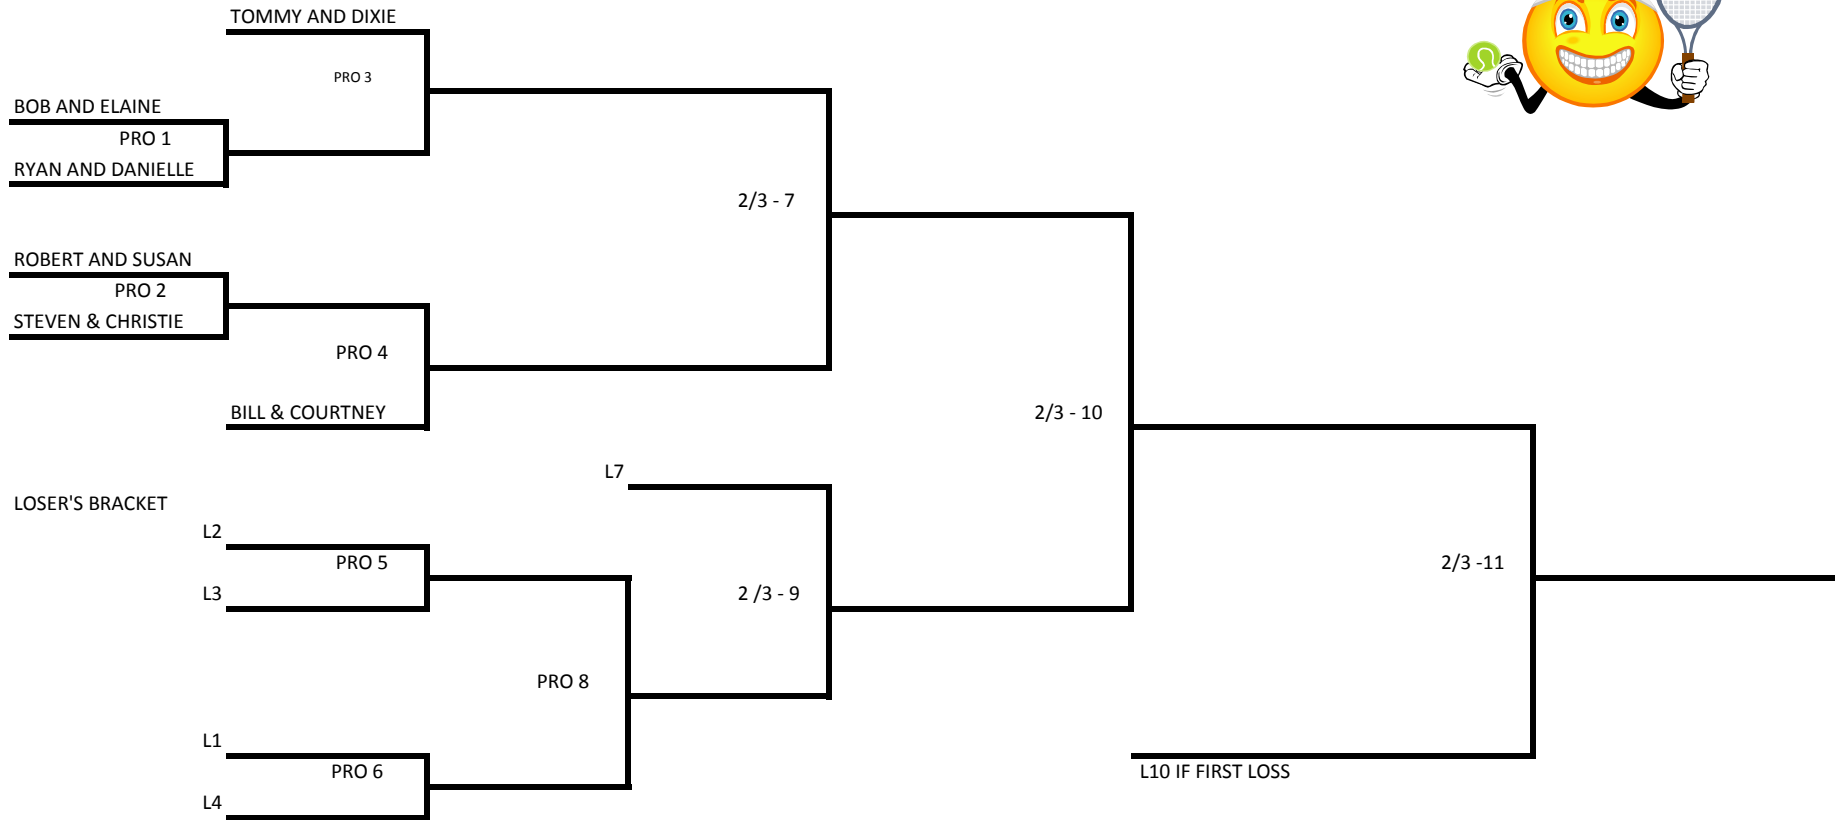

WINNER'S BRACKET

PLAY BEGINS AT 9:00AM
 FORMAT: MIXED DOUBLES
 8 GAME PRO SETS: REG SCORING, TIE BREAK AT 8 ALL
 2 OUT OF 3 SETS FOR SEMI AND FINAL 10 POINT TIE BREAK FOR 3RD SET