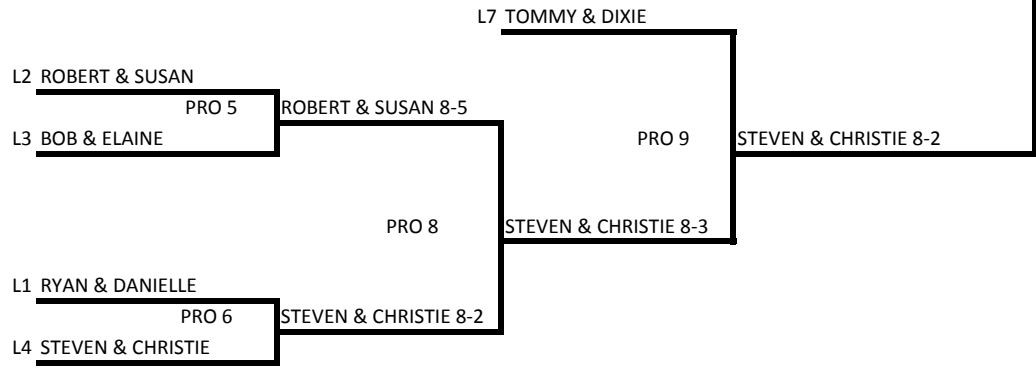

WINNER'S BRACKET

LOSER'S BRACKET

PLAY BEGINS AT 9:00AM

FORMAT: MIXED DOUBLES

8 GAME PRO SETS: REG SCORING, TIE BREAK AT 8 ALL

2 OUT OF 3 SETS FOR SEMI AND FINAL 10 POINT TIE BREAK FOR 3RD SET