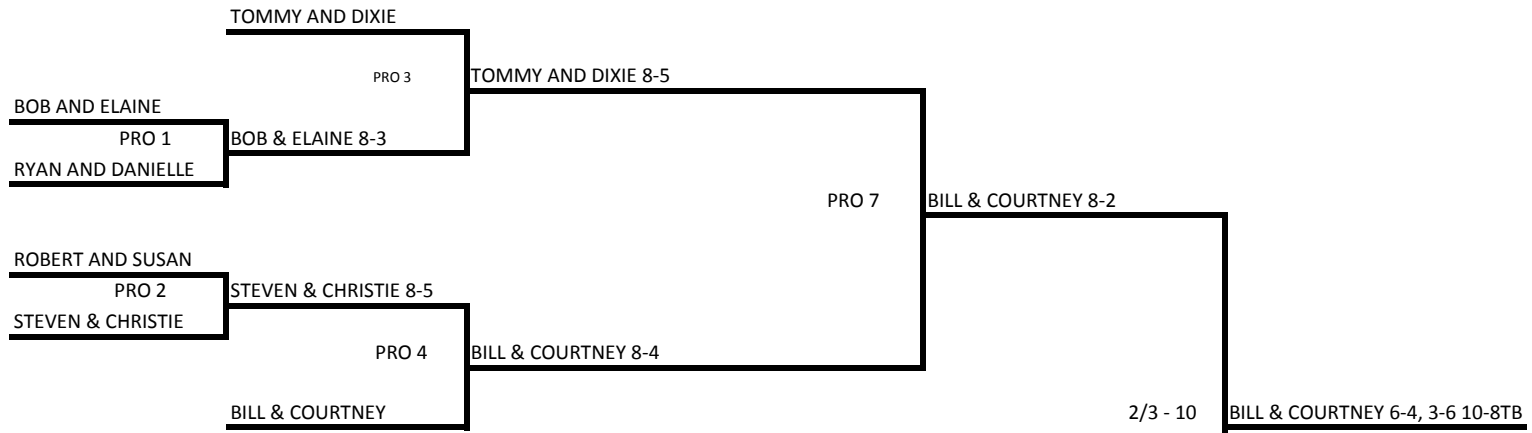

WINNER'S BRACKET

LOSER'S BRACKET

PLAY BEGINS AT 9:00AM

FORMAT: MIXED DOUBLES

8 GAME PRO SETS: REG SCORING, TIE BREAK AT 8 ALL

2 OUT OF 3 SETS FOR SEMI AND FINAL 10 POINT TIE BREAK FOR 3RD SET